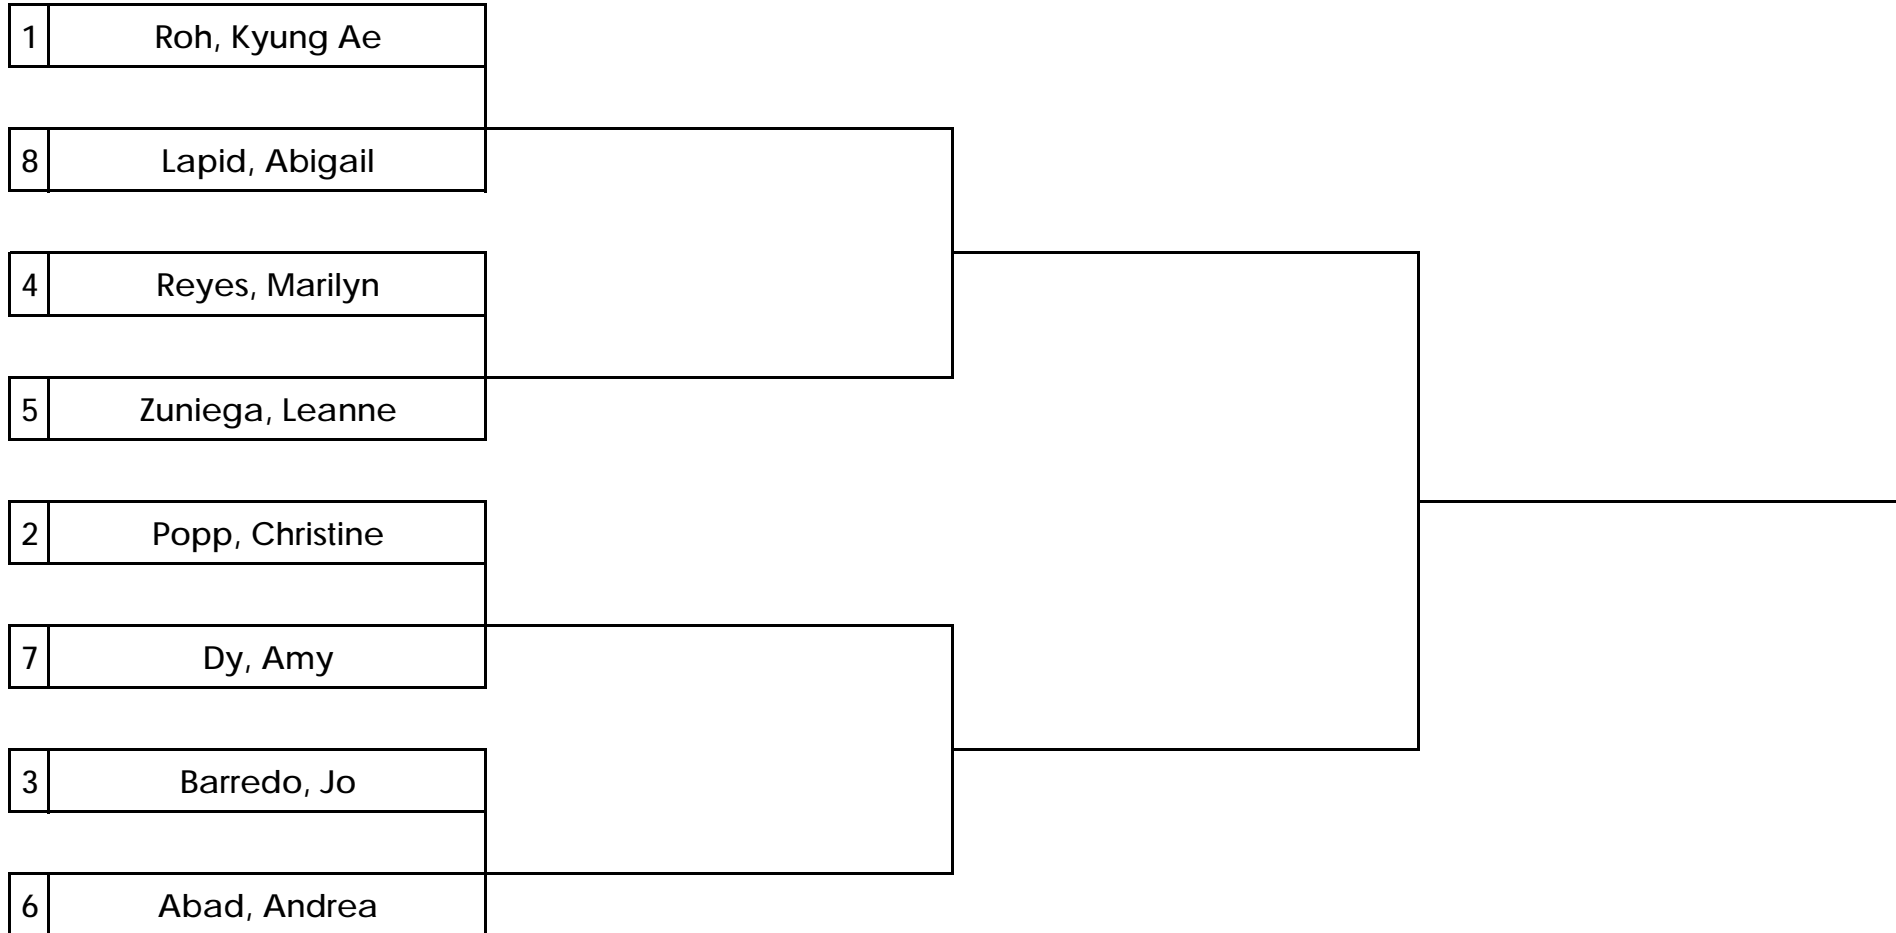

2020 CLUB CHAMPIONSHIP MATCHPLAY SCHEDULE

LADIES DIVISION

QUARTER FINAL

Sunday, December 15, 2019

SEMI-FINAL

Sunday, January 05, 2020

FINALS

Sunday, January 12, 2020

RANK

NOTE: SCHEDULE OF MATCHES ON WEEKENDS WILL START AT 6:00 AM - PLAYER COURSE

MATCH/MATCHES MAY BE PLAYED BEFORE THE SCHEDULED DATE PROVIDED BOTH PLAYERS AGREE AND MUST NOTIFY THE GOLF OFFICE PRIOR TO PLAY.

NO MATCH WILL BE PLAYED BEYOND THE SCHEDULED DATE.